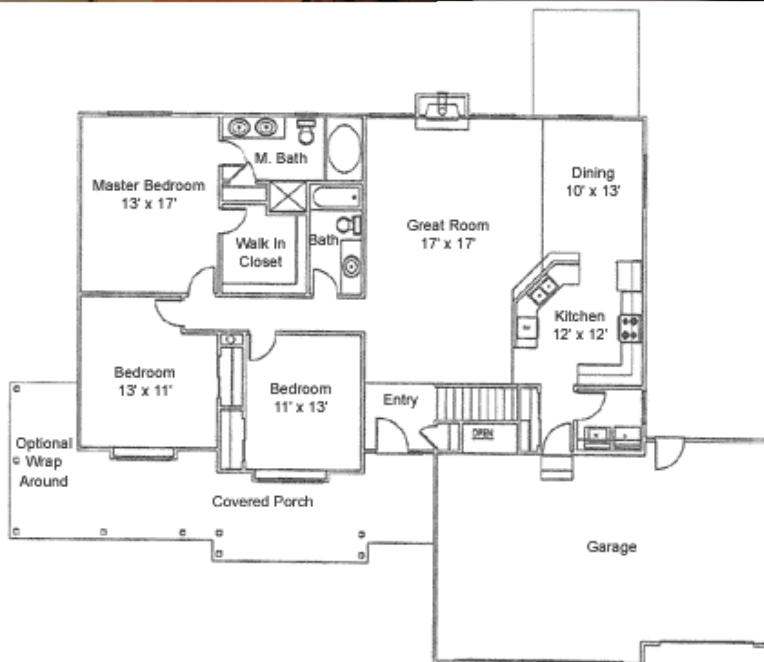

Anthony HOMES

WHERE DREAM HOMES COME TRUE

WILLOW MODEL

1,600 Main Level sq.ft. / 3,200 Aprox Total sq.ft. • 3 Bedrooms / 2 Bathrooms / 3 Car Garage
Optional RV Garage • Side load garage

(719) 495-3005 HomesbyAnthony.com