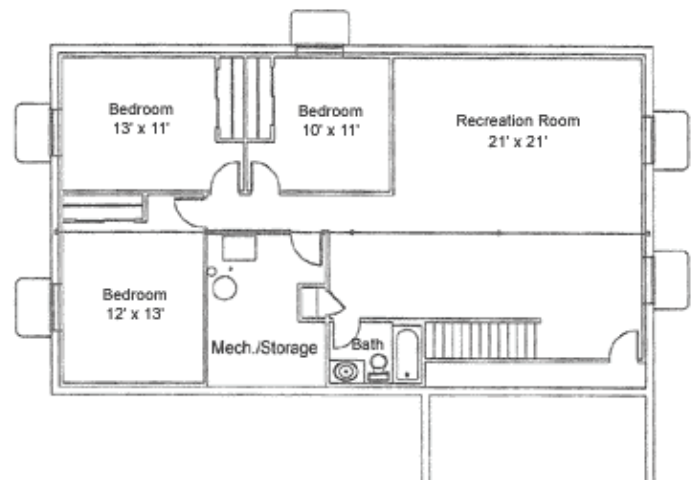

Anthony HOMES

WHERE DREAM HOMES COME TRUE

WILLOW MODEL

1,600 Main Level sq.ft. / 3,200 Aprox Total sq.ft. • 3 Bedrooms / 2 Bathrooms / 3 Car Garage
Optional RV Garage • Side load garage

(719) 495-3005 HomesbyAnthony.com